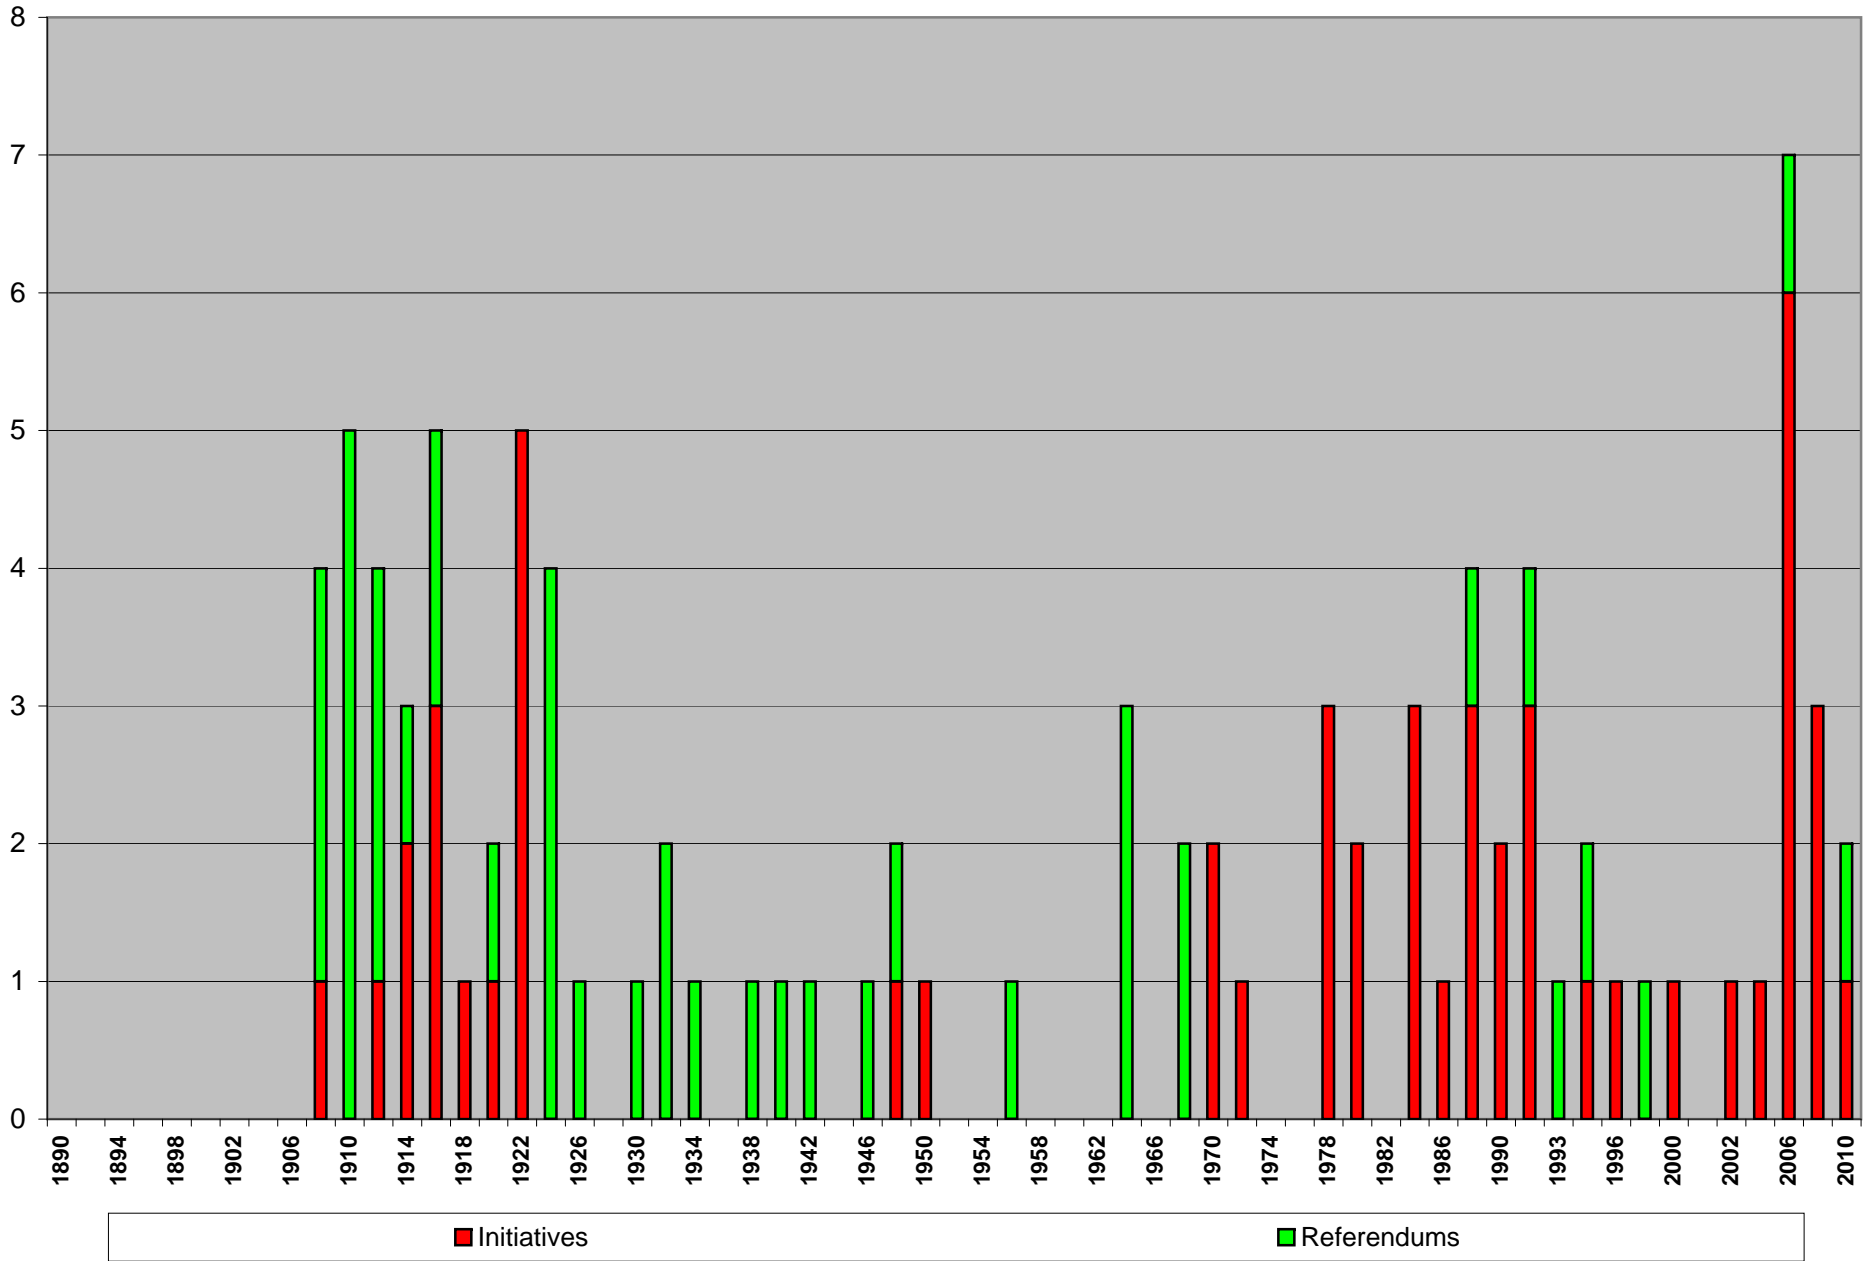

## South Dakota Ballot Questions

### South Dakota Petitioned Ballot Questions

# South Dakota Statutory Initiatives and Referendums

Year	Legislative Constitutional Amendments	Initiated Constitutional Amendment	Initiatives	Referendums	Total Ballot Questions
1890	3		0	0	3
1892	1		0	0	1
1894	3		0	0	3
1896	4		0	0	4
1898	3		0	0	3
1900	2		0	0	2
1902	3		0	0	3
1904	3		0	0	3
1906	4		0	0	4
1908	2		1	3	6
1910	6		0	5	11
1912	1		1	3	5
1914	8		2	1	11
1916	9		3	2	14
1918	12		1	0	13
1920	5		1	1	7
1922	4		5	0	9
1924	0		0	4	4
1926	1		0	1	2
1928	0		0	0	0
1930	5		0	1	6
1932	2		0	2	4
1934	2		0	1	3
1936	5		0	0	5
1938	1		0	1	2
1940	3		0	1	4
1942	5		0	1	6
1944	2		0	0	2
1946	3		0	1	4
1948	5		1	1	7
1950	4		1	0	5
1952	3		0	0	3
1954	4		0	0	4
1956	1		0	1	2
1958	5		0	0	5
1960	4		0	0	4
1962	3		0	0	3
1964	3		0	3	6
1966	3		0	0	3
1968	5		0	2	7
1970	9		2	0	11
1972	5		1	0	6
1974	2	0	0	0	2
1976	6	0	0	0	6
1978	4	0	3	0	7
1980	3	2	2	0	7
1982	3	1	0	0	4
1984	1	0	3	0	4
1986	3	0	1	0	4
1988	2	2	3	1	8
1990	5	0	2	0	7
1992	0	1	3	1	5
1993	0	0	0	1	1
1994	5	0	1	1	7
1996	2	0	1	0	3
1998	6	2	0	1	9
2000	3	3	1	0	7
2001	2	0	0	0	2
2002	3	1	1	0	5
2004	2	0	1	0	3
2006	2	2	6	1	11
2008	4	0	3	0	7
2010	2	0	1	1	4