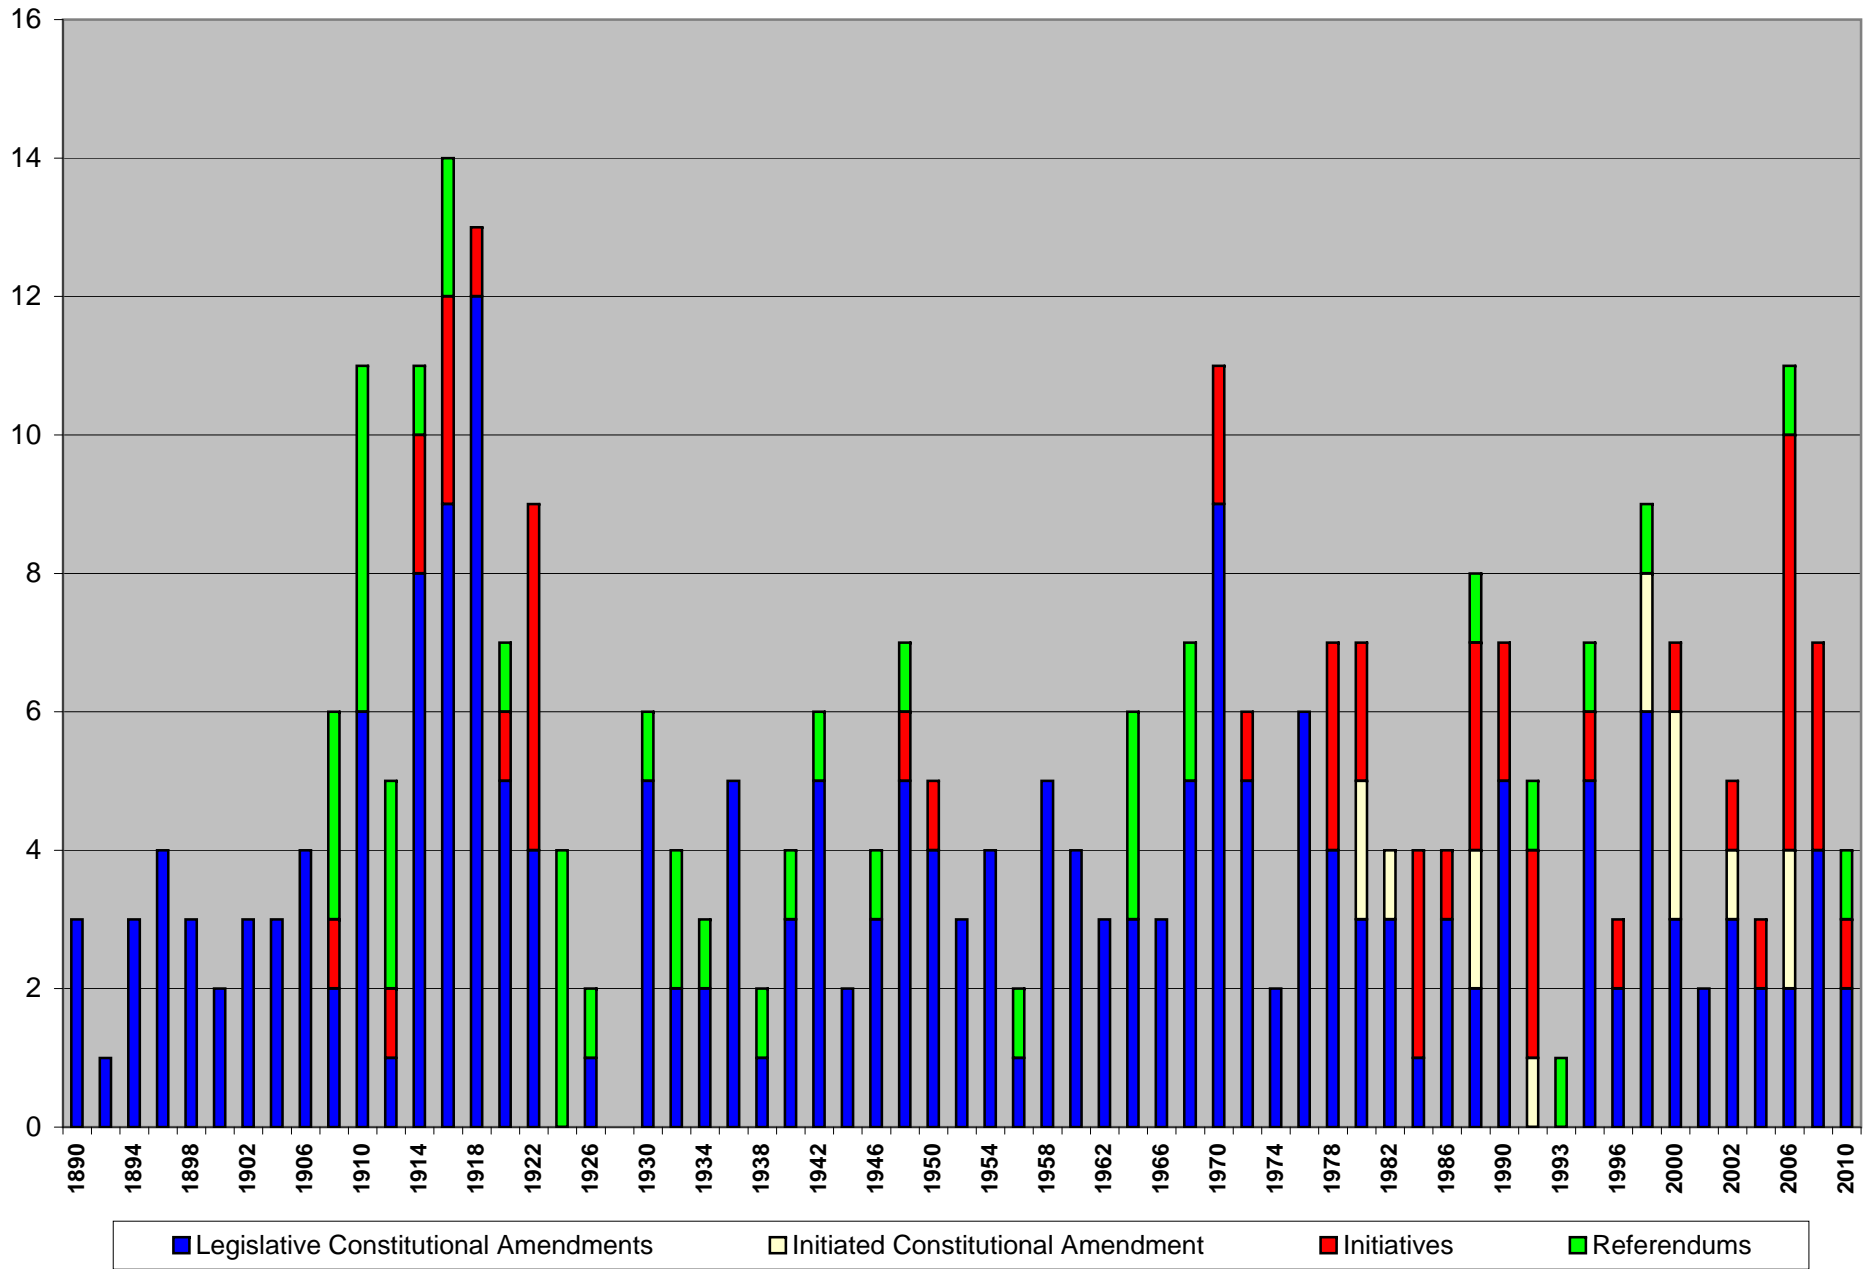

## South Dakota Ballot Questions

### South Dakota Petitioned Ballot Questions

# South Dakota Statutory Initiatives and Referendums

Year	Legislative Constitutional Amendments	Initiated Constitutional Amendment	Initiatives	Referendums	Total Ballot Questions
1890	3		0	0	3
1892	1		0	0	1
1894	3		0	0	3
1896	4		0	0	4
1898	3		0	0	3
1900	2		0	0	2
1902	3		0	0	3
1904	3		0	0	3
1906	4		0	0	4
1908	2		1	3	6
1910	6		0	5	11
1912	1		1	3	5
1914	8		2	1	11
1916	9		3	2	14
1918	12		1	0	13
1920	5		1	1	7
1922	4		5	0	9
1924	0		0	4	4
1926	1		0	1	2
1928	0		0	0	0
1930	5		0	1	6
1932	2		0	2	4
1934	2		0	1	3
1936	5		0	0	5
1938	1		0	1	2
1940	3		0	1	4
1942	5		0	1	6
1944	2		0	0	2
1946	3		0	1	4
1948	5		1	1	7
1950	4		1	0	5
1952	3		0	0	3
1954	4		0	0	4
1956	1		0	1	2
1958	5		0	0	5
1960	4		0	0	4
1962	3		0	0	3
1964	3		0	3	6
1966	3		0	0	3
1968	5		0	2	7
1970	9		2	0	11
1972	5		1	0	6
1974	2	0	0	0	2
1976	6	0	0	0	6
1978	4	0	3	0	7
1980	3	2	2	0	7
1982	3	1	0	0	4
1984	1	0	3	0	4
1986	3	0	1	0	4
1988	2	2	3	1	8
1990	5	0	2	0	7
1992	0	1	3	1	5
1993	0	0	0	1	1
1994	5	0	1	1	7
1996	2	0	1	0	3
1998	6	2	0	1	9
2000	3	3	1	0	7
2001	2	0	0	0	2
2002	3	1	1	0	5
2004	2	0	1	0	3
2006	2	2	6	1	11
2008	4	0	3	0	7
2010	2	0	1	1	4