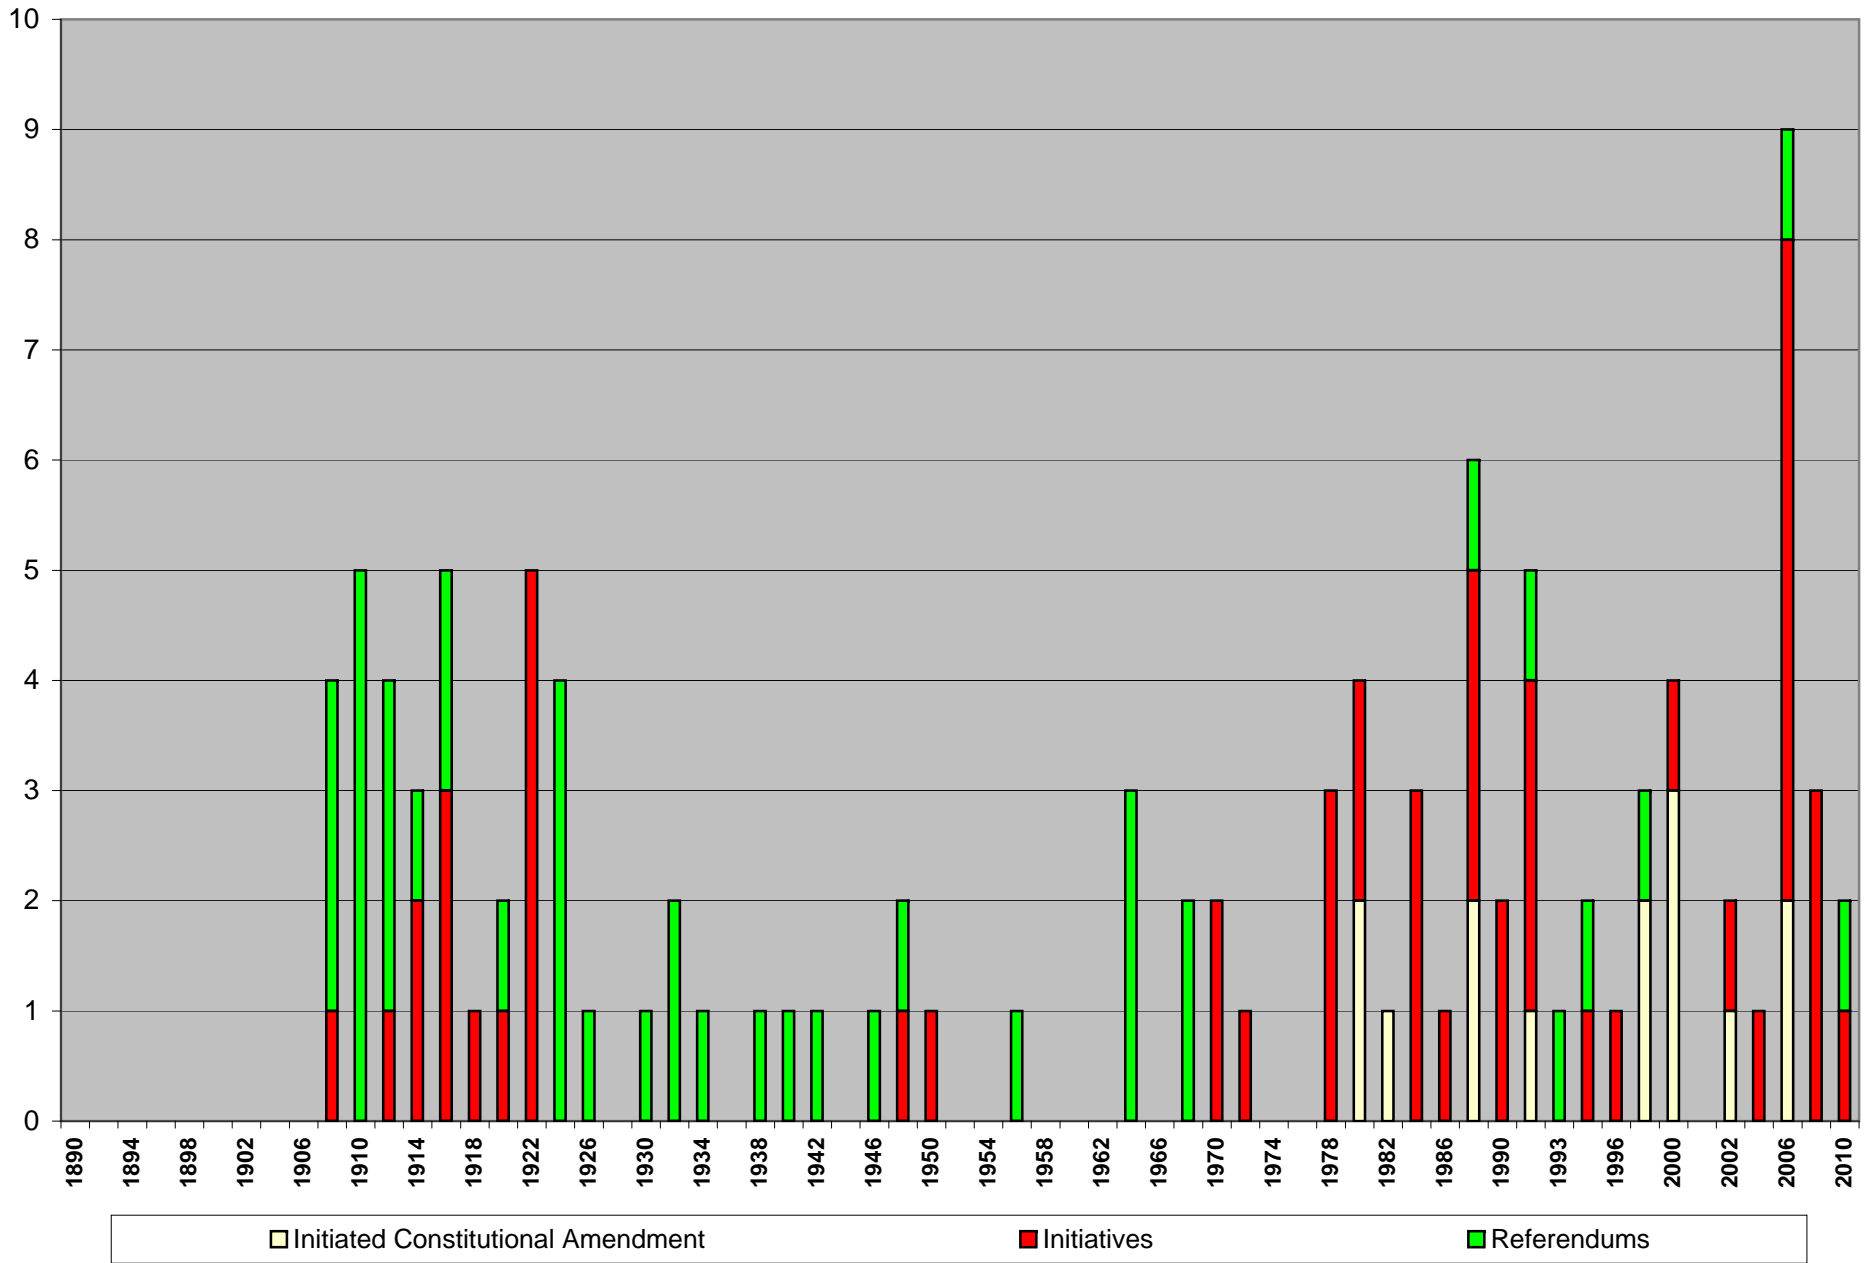

## South Dakota Ballot Questions

### South Dakota Petitioned Ballot Questions

# South Dakota Statutory Initiatives and Referendums

Year	Legislative Constitutional Amendments	Initiated Constitutional Amendment	Initiatives	Referendums	Total Ballot Questions
1890	3		0	0	3
1892	1		0	0	1
1894	3		0	0	3
1896	4		0	0	4
1898	3		0	0	3
1900	2		0	0	2
1902	3		0	0	3
1904	3		0	0	3
1906	4		0	0	4
1908	2		1	3	6
1910	6		0	5	11
1912	1		1	3	5
1914	8		2	1	11
1916	9		3	2	14
1918	12		1	0	13
1920	5		1	1	7
1922	4		5	0	9
1924	0		0	4	4
1926	1		0	1	2
1928	0		0	0	0
1930	5		0	1	6
1932	2		0	2	4
1934	2		0	1	3
1936	5		0	0	5
1938	1		0	1	2
1940	3		0	1	4
1942	5		0	1	6
1944	2		0	0	2
1946	3		0	1	4
1948	5		1	1	7
1950	4		1	0	5
1952	3		0	0	3
1954	4		0	0	4
1956	1		0	1	2
1958	5		0	0	5
1960	4		0	0	4
1962	3		0	0	3
1964	3		0	3	6
1966	3		0	0	3
1968	5		0	2	7
1970	9		2	0	11
1972	5		1	0	6
1974	2	0	0	0	2
1976	6	0	0	0	6
1978	4	0	3	0	7
1980	3	2	2	0	7
1982	3	1	0	0	4
1984	1	0	3	0	4
1986	3	0	1	0	4
1988	2	2	3	1	8
1990	5	0	2	0	7
1992	0	1	3	1	5
1993	0	0	0	1	1
1994	5	0	1	1	7
1996	2	0	1	0	3
1998	6	2	0	1	9
2000	3	3	1	0	7
2001	2	0	0	0	2
2002	3	1	1	0	5
2004	2	0	1	0	3
2006	2	2	6	1	11
2008	4	0	3	0	7
2010	2	0	1	1	4